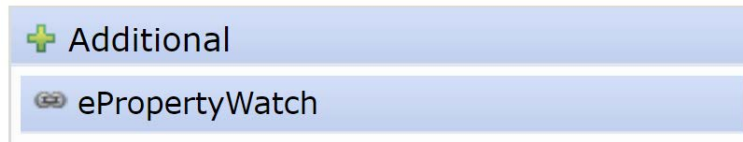

## Login Instructions

You can access your ePropertyWatch account on the Matrix homepage under the ePropertyWatch widget. To expand and open, you must "drag" it out from the "Additional" section under "External Links."